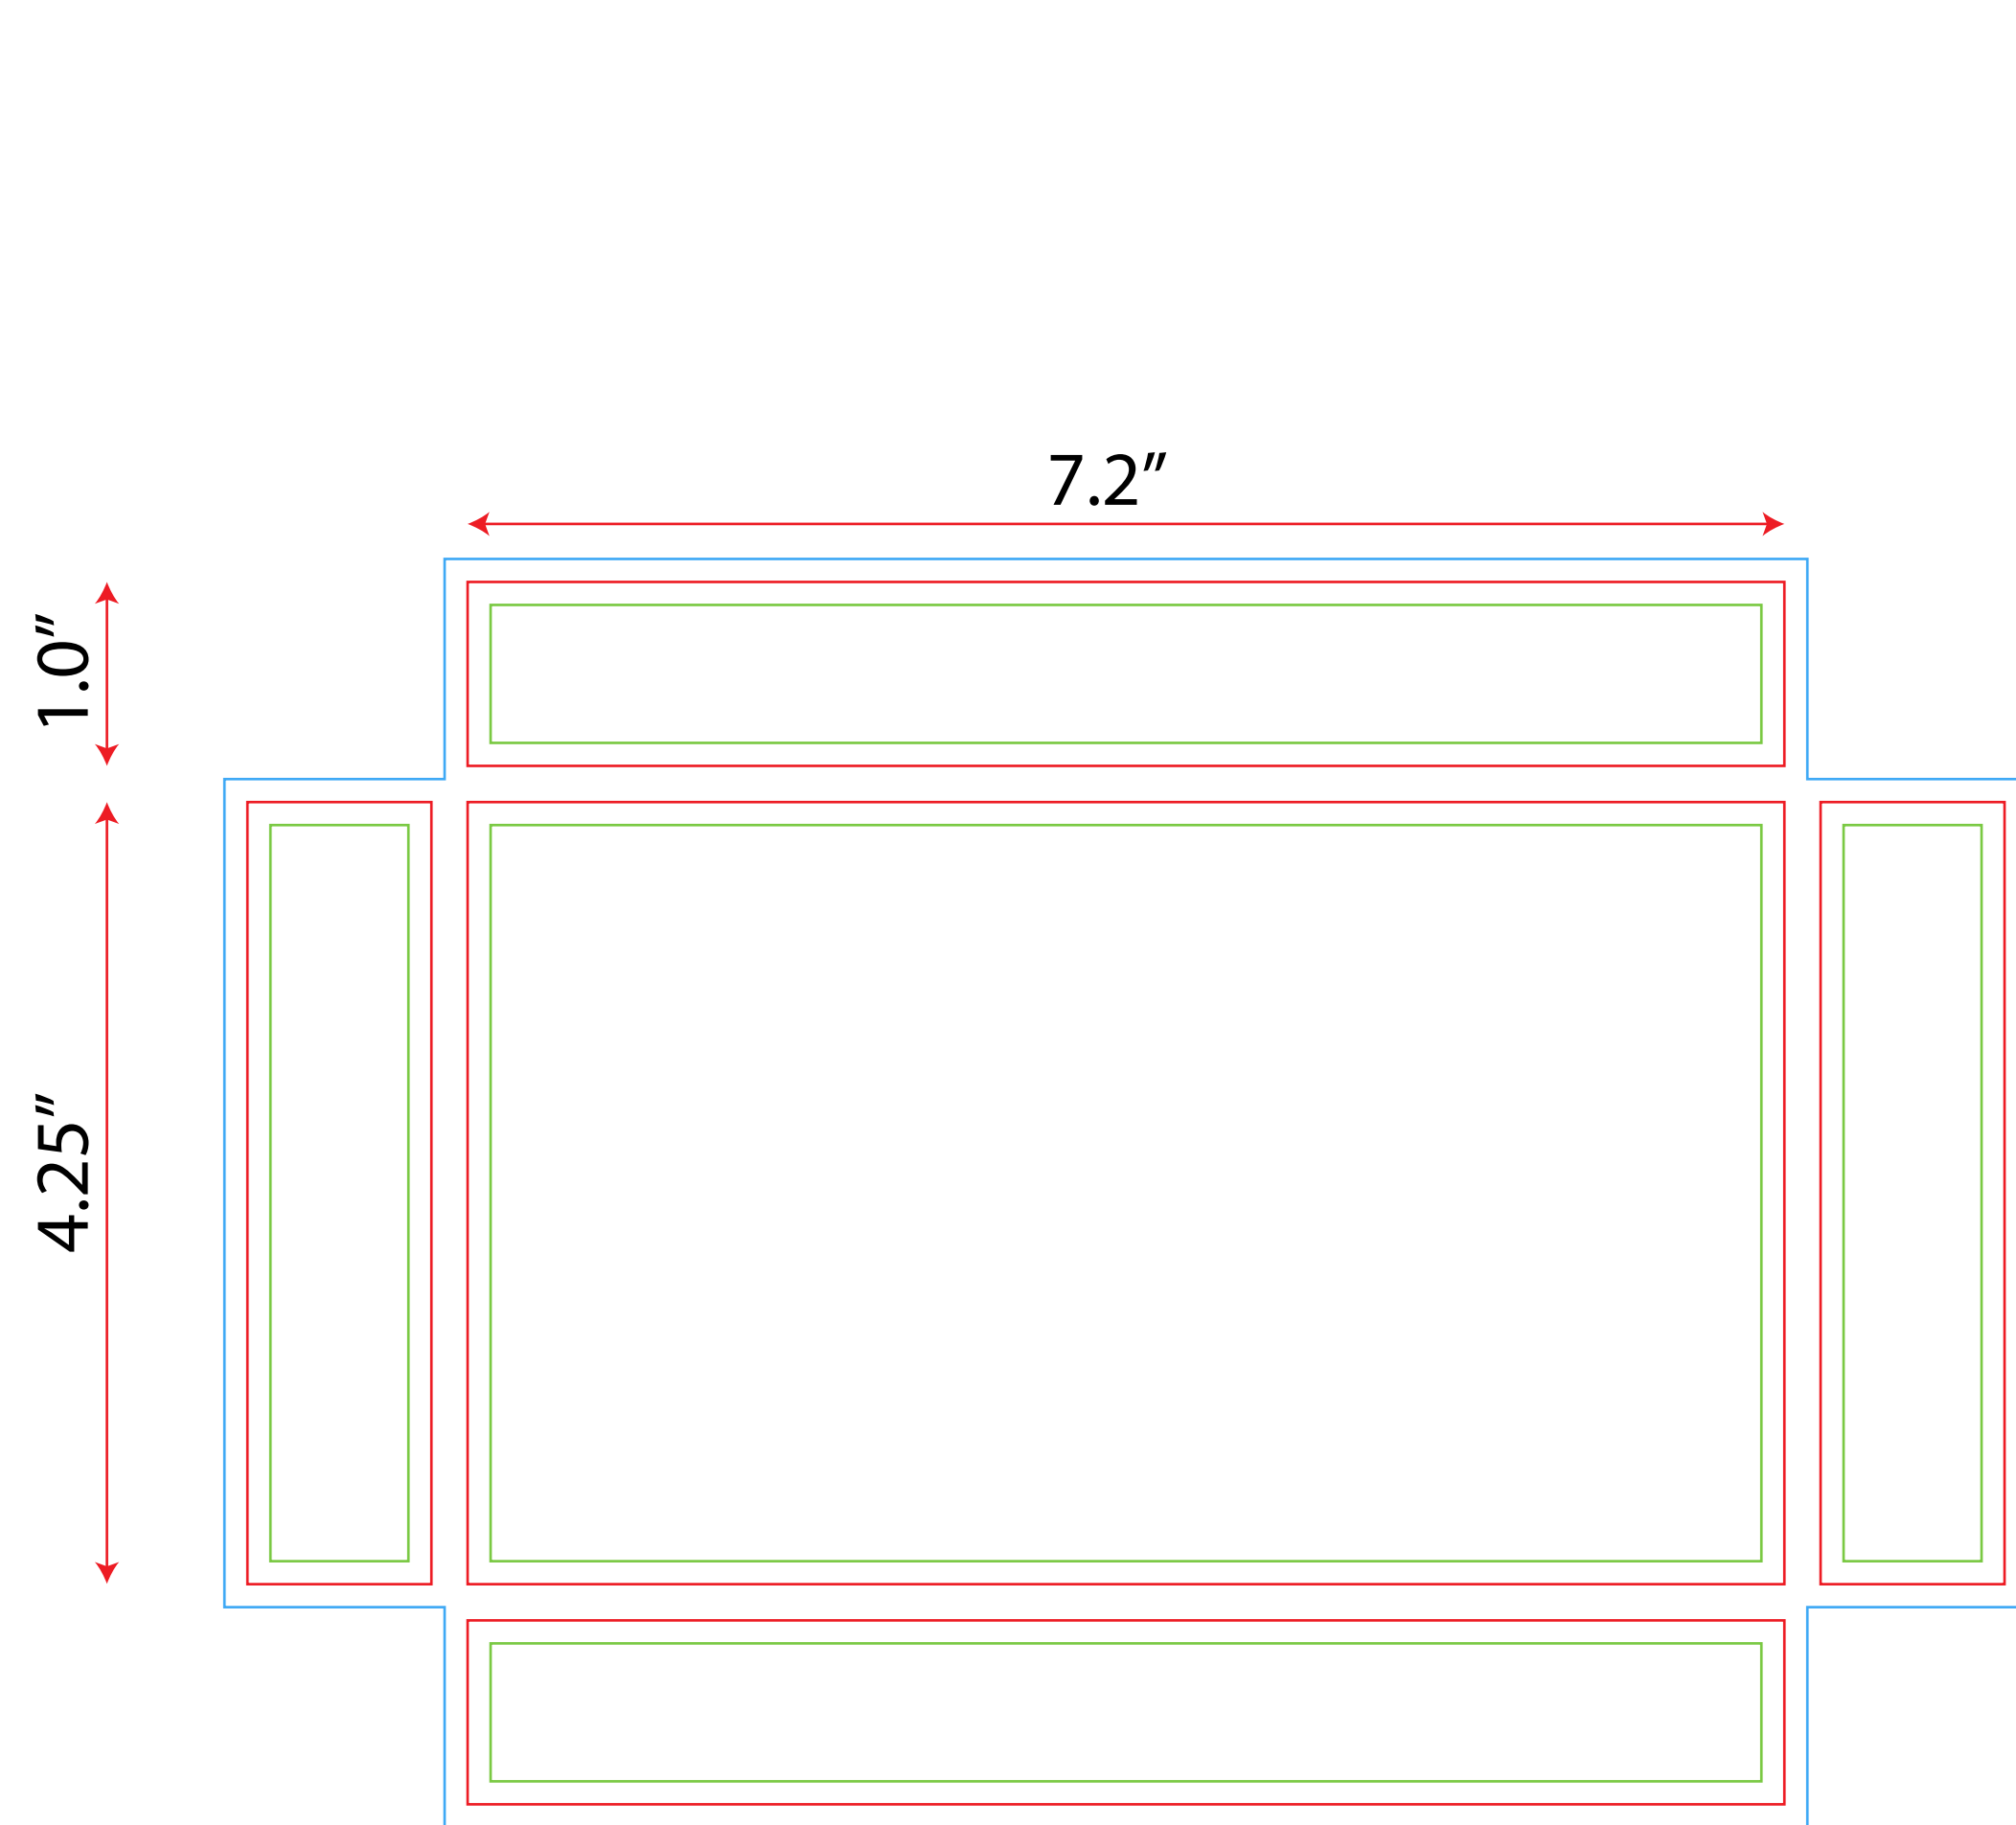

Book box

Tray

Sleeve

Dimensions:
7.2 x 4.25 x 1.0" inch

- CREASE & TRIM
- SAVE AREA
- BLEED AREA