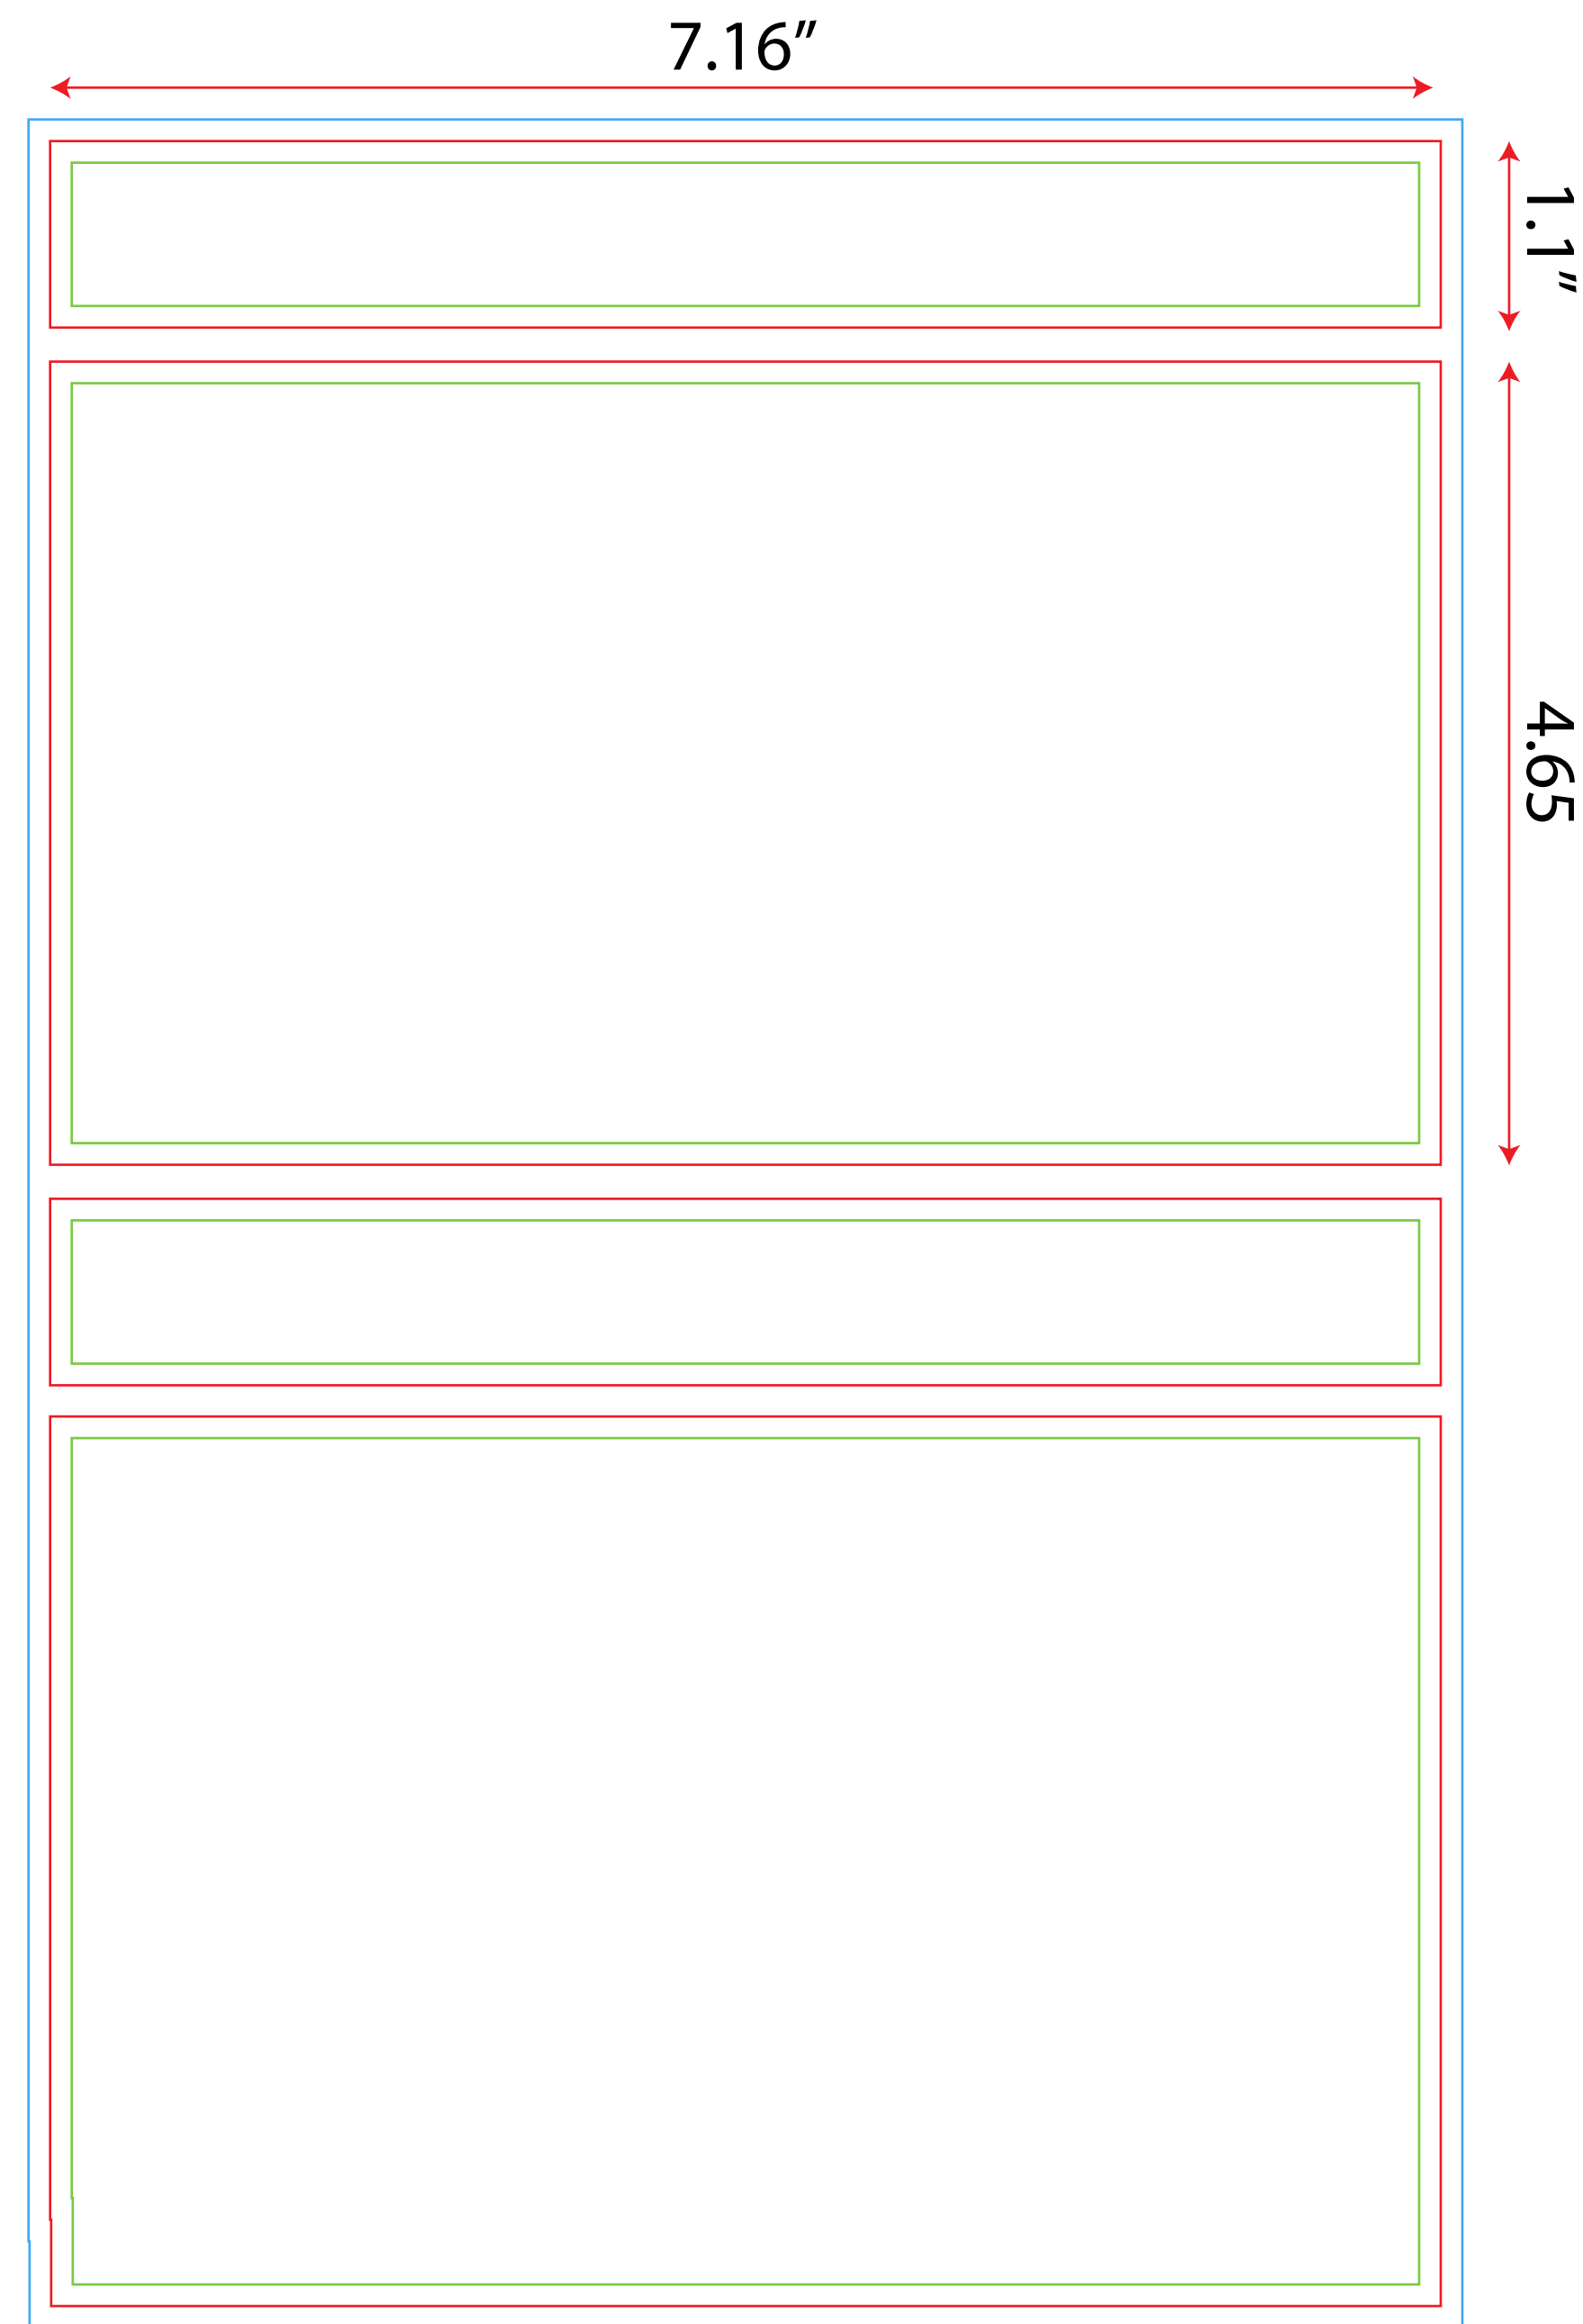

Book box

Tray

Sleeve

Dimensions:
7.2 x 4.25 x 1.0" inch

- CREASE & TRIM
- SAVE AREA
- BLEED AREA