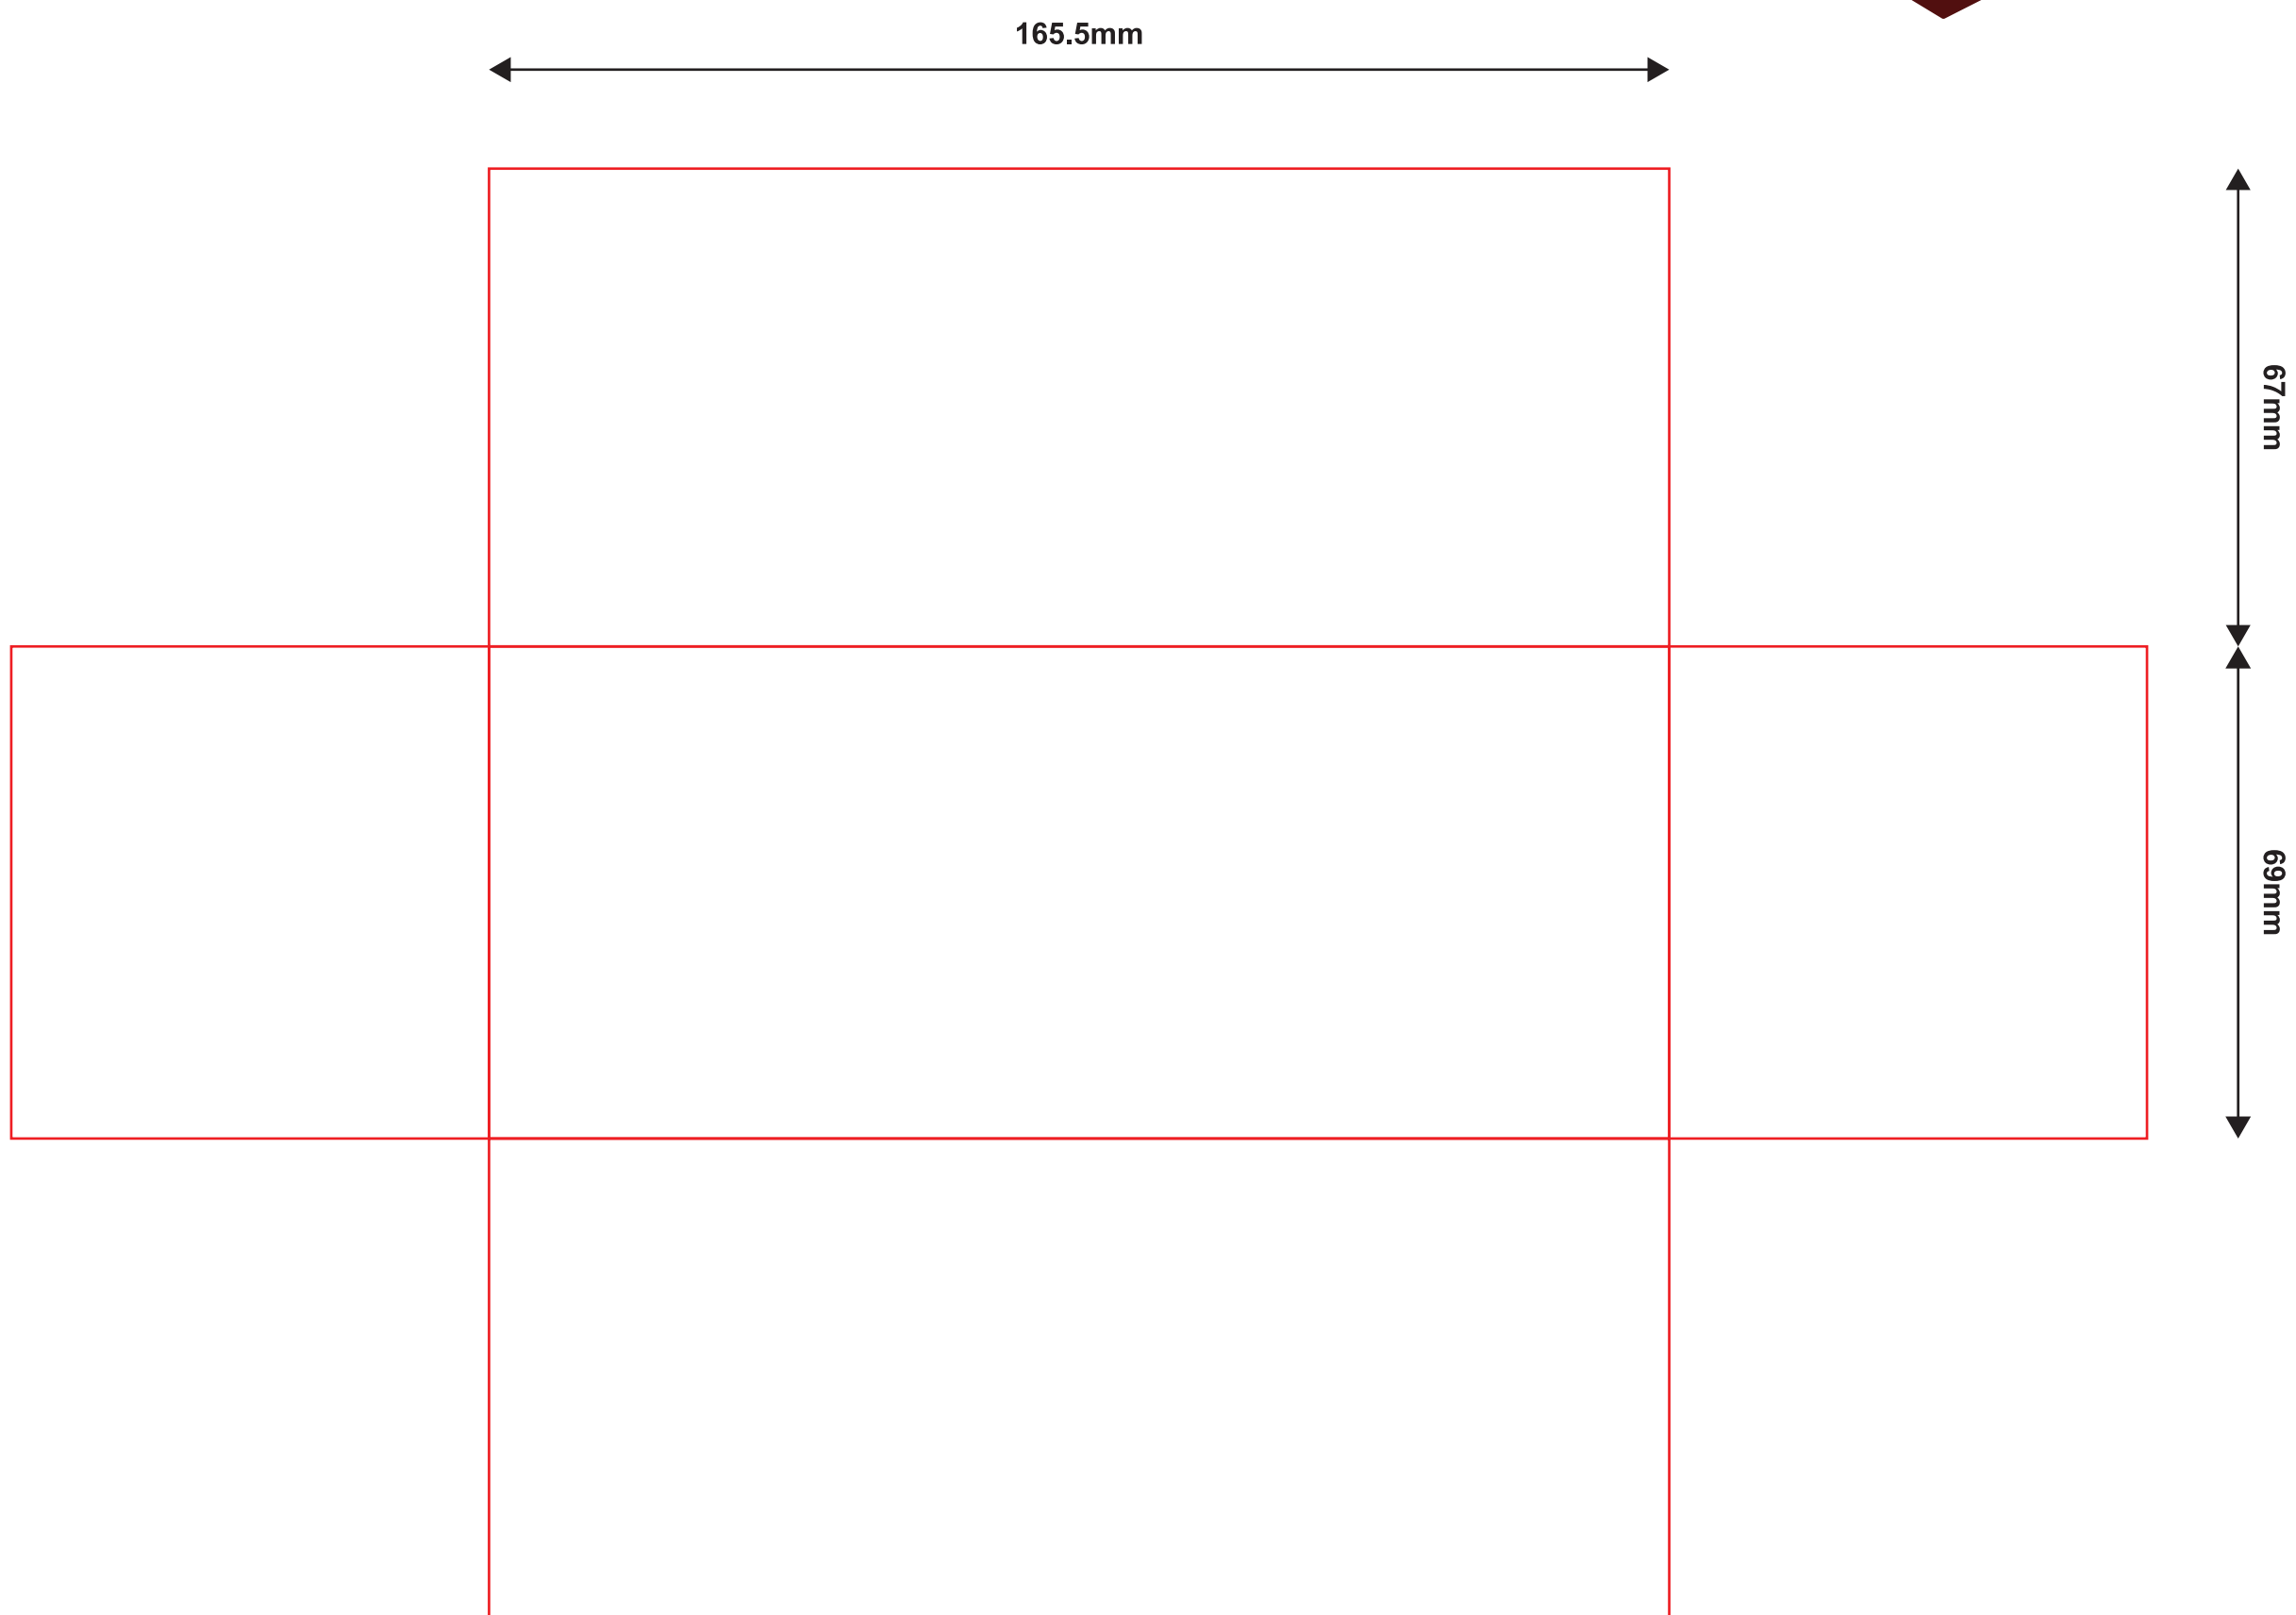

Internal Dimensions: (L) 169 x (W) 74 x (H) 72 mm

BLACK

INSIDE PRINTING